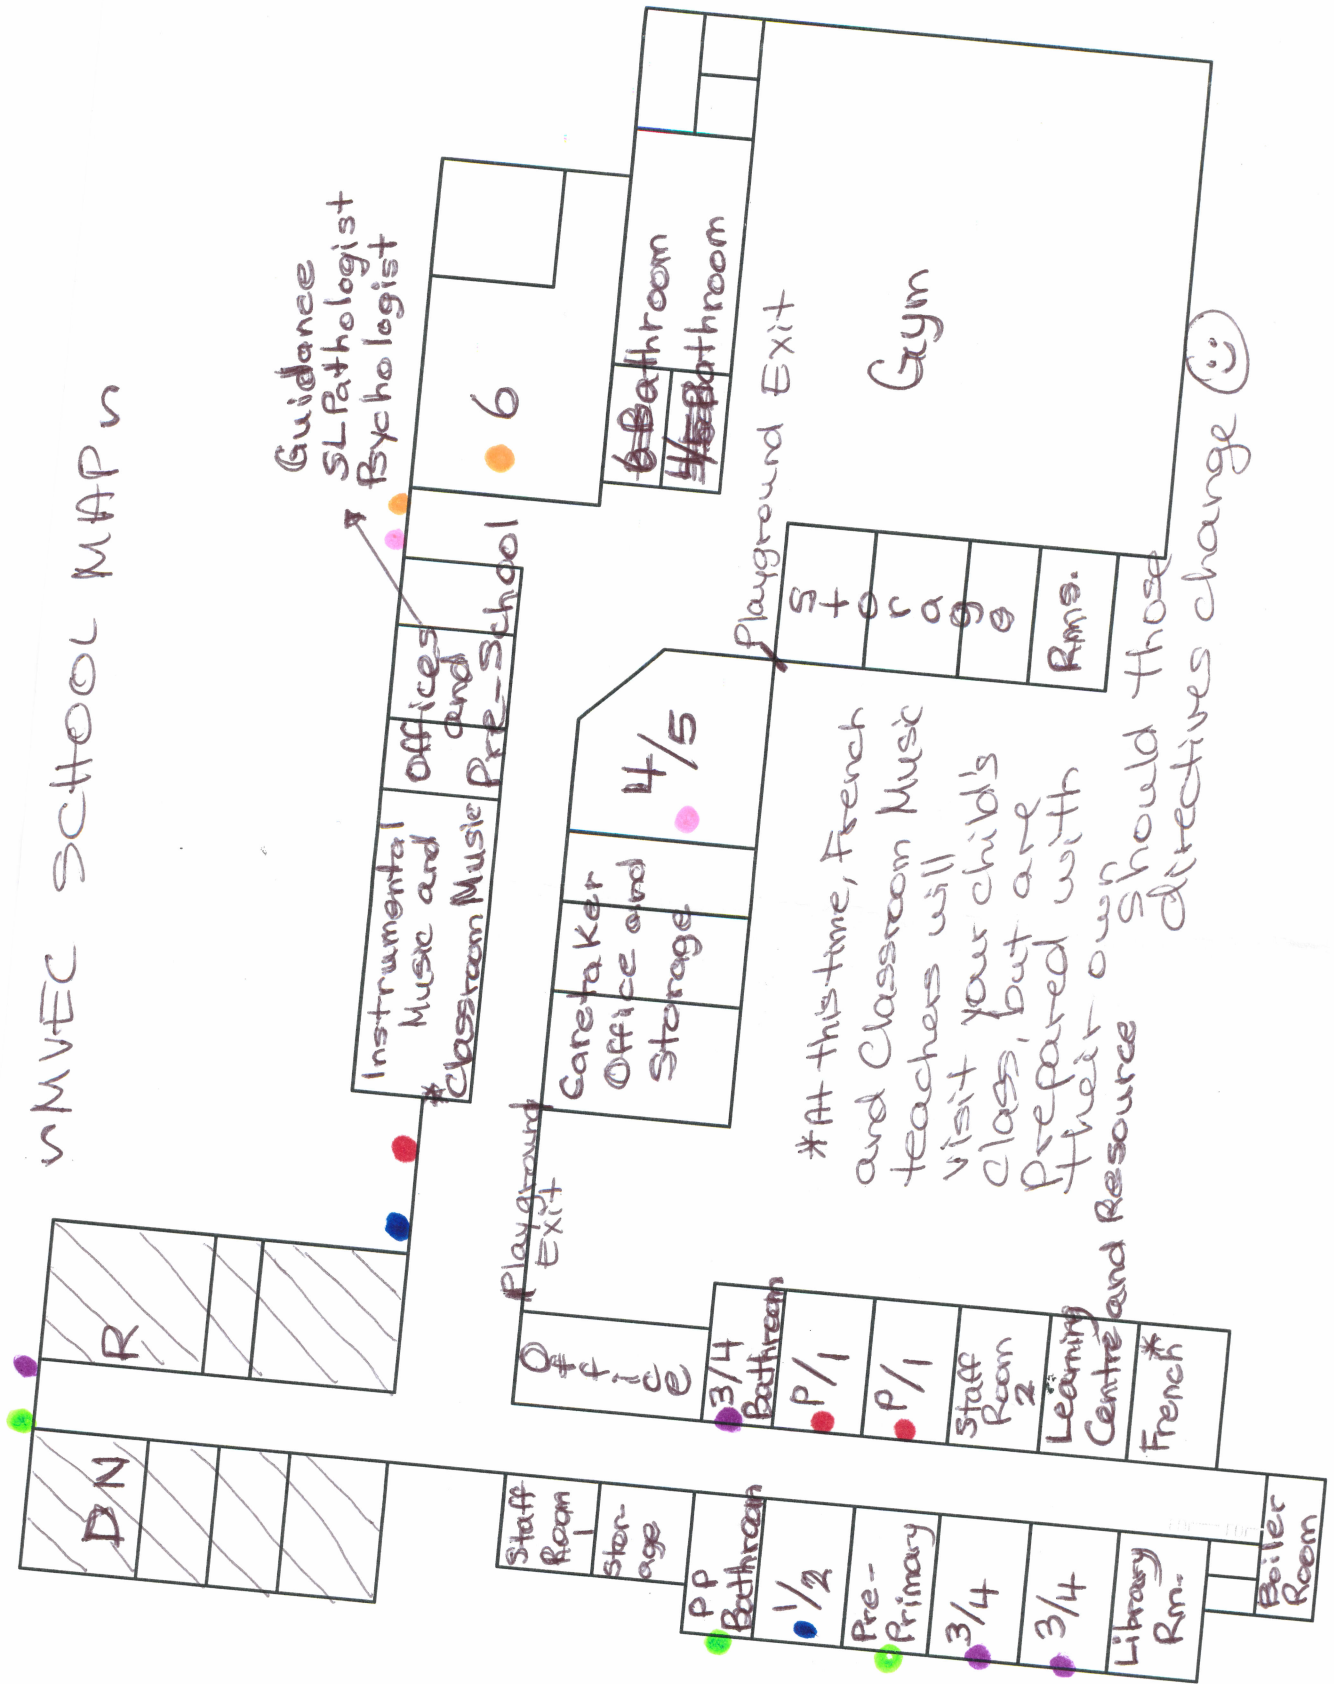

SMVEC SCHOOL MAPS

Guidance
SL Pathologist
Psychologist

6

Instrumental Music and Classroom Music
Offices and Pre-School

Caretaker Office and Storage
4/5

*At this time, French and Classroom Music teachers will visit your child's class, but are prepared with their own should those directives change 😊

Gym

Storage Rm.

Playground Exit

Playground Exit

Office

3/4 Bathroom

P/1

P/1

Staff Room 2

Learning Centre and Resource

French*

Staff Room

Storage

PP Bathroom

1/2

Pre-Primary

3/4

3/4

Library Rm.

Boiler Room